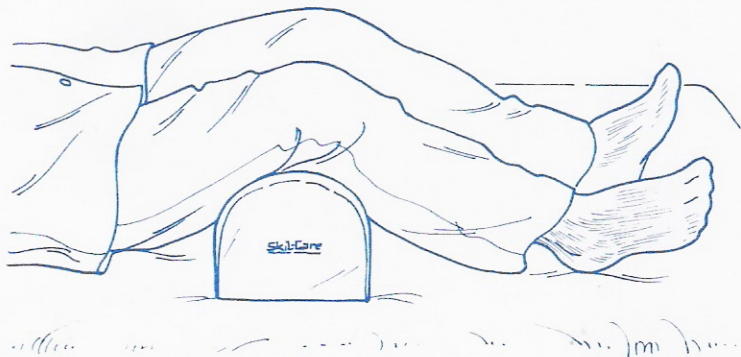

Knee Elevator

Reorder # Unit
□555045 Each

Purpose

Skil-Care's Knee Elevator elevates the legs to relax the spine, decrease leg and lower back pain, and improve circulation.

Easy Care

The Knee Elevator may be cleaned with a spray-and-wipe cleanser and disinfected with a non-chlorine disinfectant.